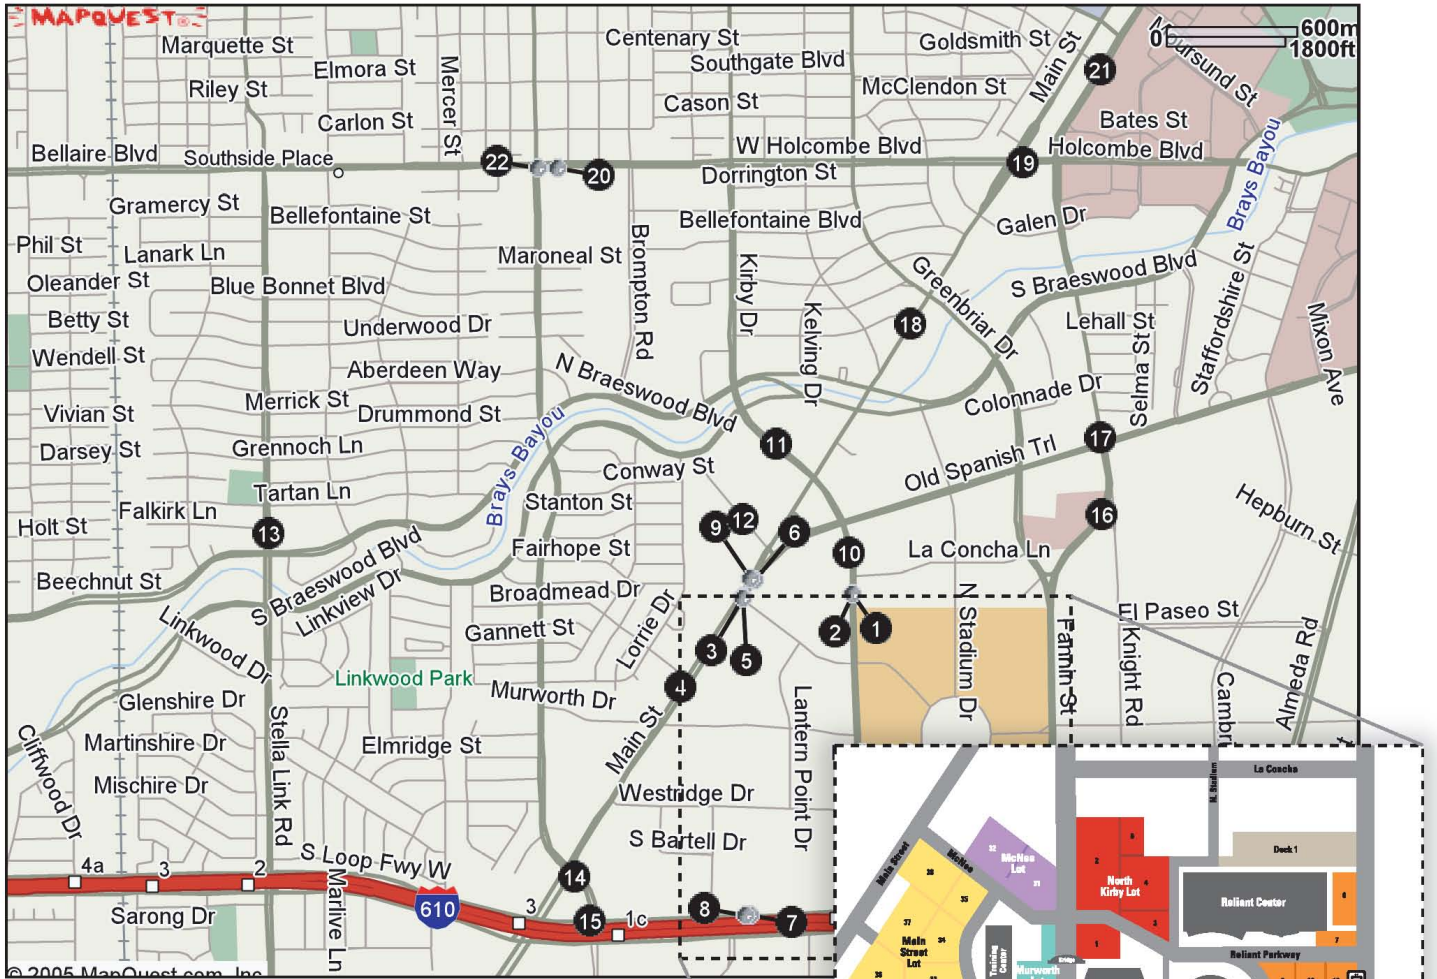

Reliant Park and Nearby Businesses

Restaurants

- 1** Subway Sandwiches and Salads
8236 Kirby Dr. #180
Houston, TX 77054
- 2** Hotwings Cayenne's Restaurant
8236 Kirby Dr.
Houston, TX 77054
- 3** Jack in the Box
8767 S Main St
Houston, TX 77054
- 4** Popeye's Chicken & Biscuits
9120 S Main St
Houston, TX 77054
- 5** Luther's Bar-B-Q
8777 S Main St
Houston, TX 77054
- 6** East Coast Buffet
8505 S Main St
Houston, TX 77054
- 7** Pappasito's Cantina
2515 South Loop W
Houston, TX 77054
- 8** Pappadeaux Seafood Kitchen
2525 South Loop W
Houston, TX 77054

Grocery Stores

- 9** Super Target
8500 S Main St
Houston, TX 77054
- 10** Fiesta
8130 Kirby Dr.
Houston, TX 77054
- 11** Kroger
7747 Kirby Dr.
Houston, TX 77054

Post Office

- 12** US Post Office
8205 Braesmain Dr.
Houston, TX 77054

Pharmacy/Drug Stores

- 13** Walgreens
8413 Stella Link Rd.
Houston, TX 77054
- 14** CVS Pharmacy
9838 Buffalo Speedway
Houston, TX 77054

Reliant Park: Detailed View

Banks/ATMs

- 15** Washington Mutual
3003 South Loop W
Houston, TX 77054
- 16** Chase
7505 Fannin St.
Houston, TX 77054
- 17** Compass Bank
7390 Fannin St.
Houston, TX 77054
- 18** Frost National Bank
7505 Main St.
Houston, TX 77054
- 19** Bank of America
1020 Holcombe Blvd. #1
Houston, TX 77054
- 20** Wells Fargo Bank
3131 W Holcomb Blvd.
Houston, TX 77054
- 21** Southwest Bank
6602 Fannin St. #112
Houston, TX 77054
- 22** World Savings
6801 Buffalo Speedway
Houston, TX 77054